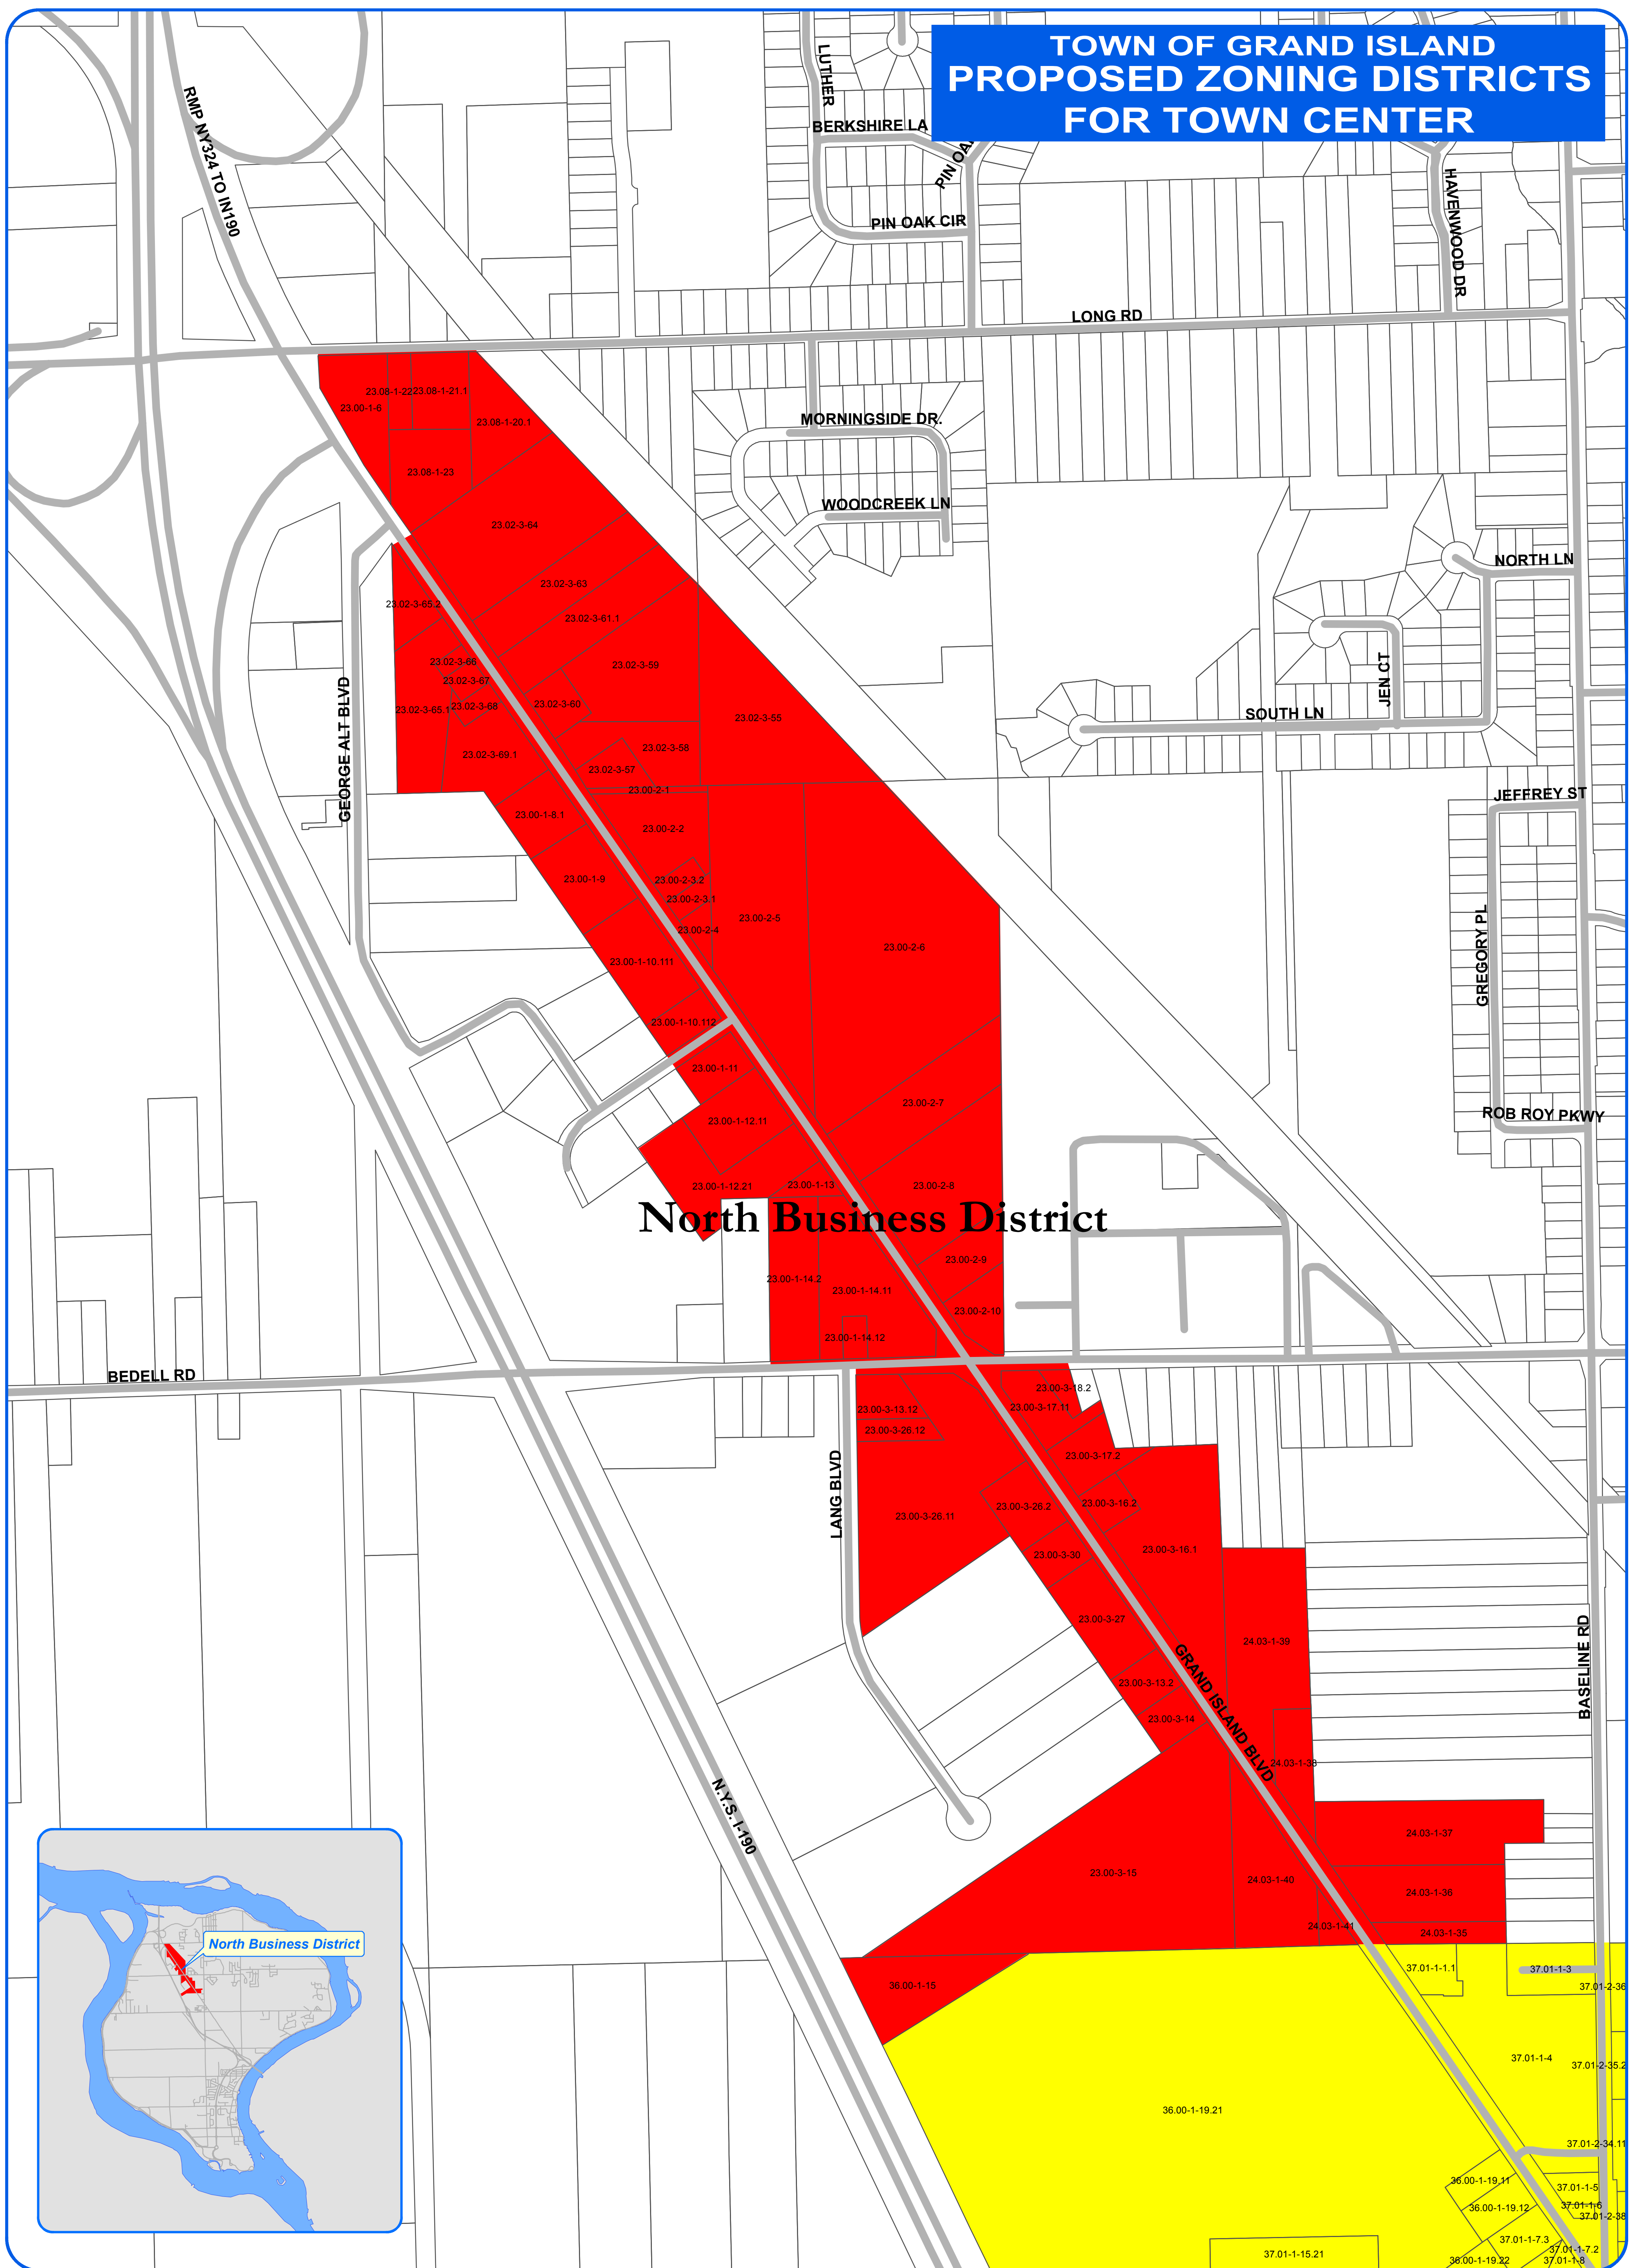

TOWN OF GRAND ISLAND PROPOSED ZONING DISTRICTS FOR TOWN CENTER

North Business District

Path: \\Gis01\gis-data\Working projects\ZONING_7-27-10_EDIT.mxd