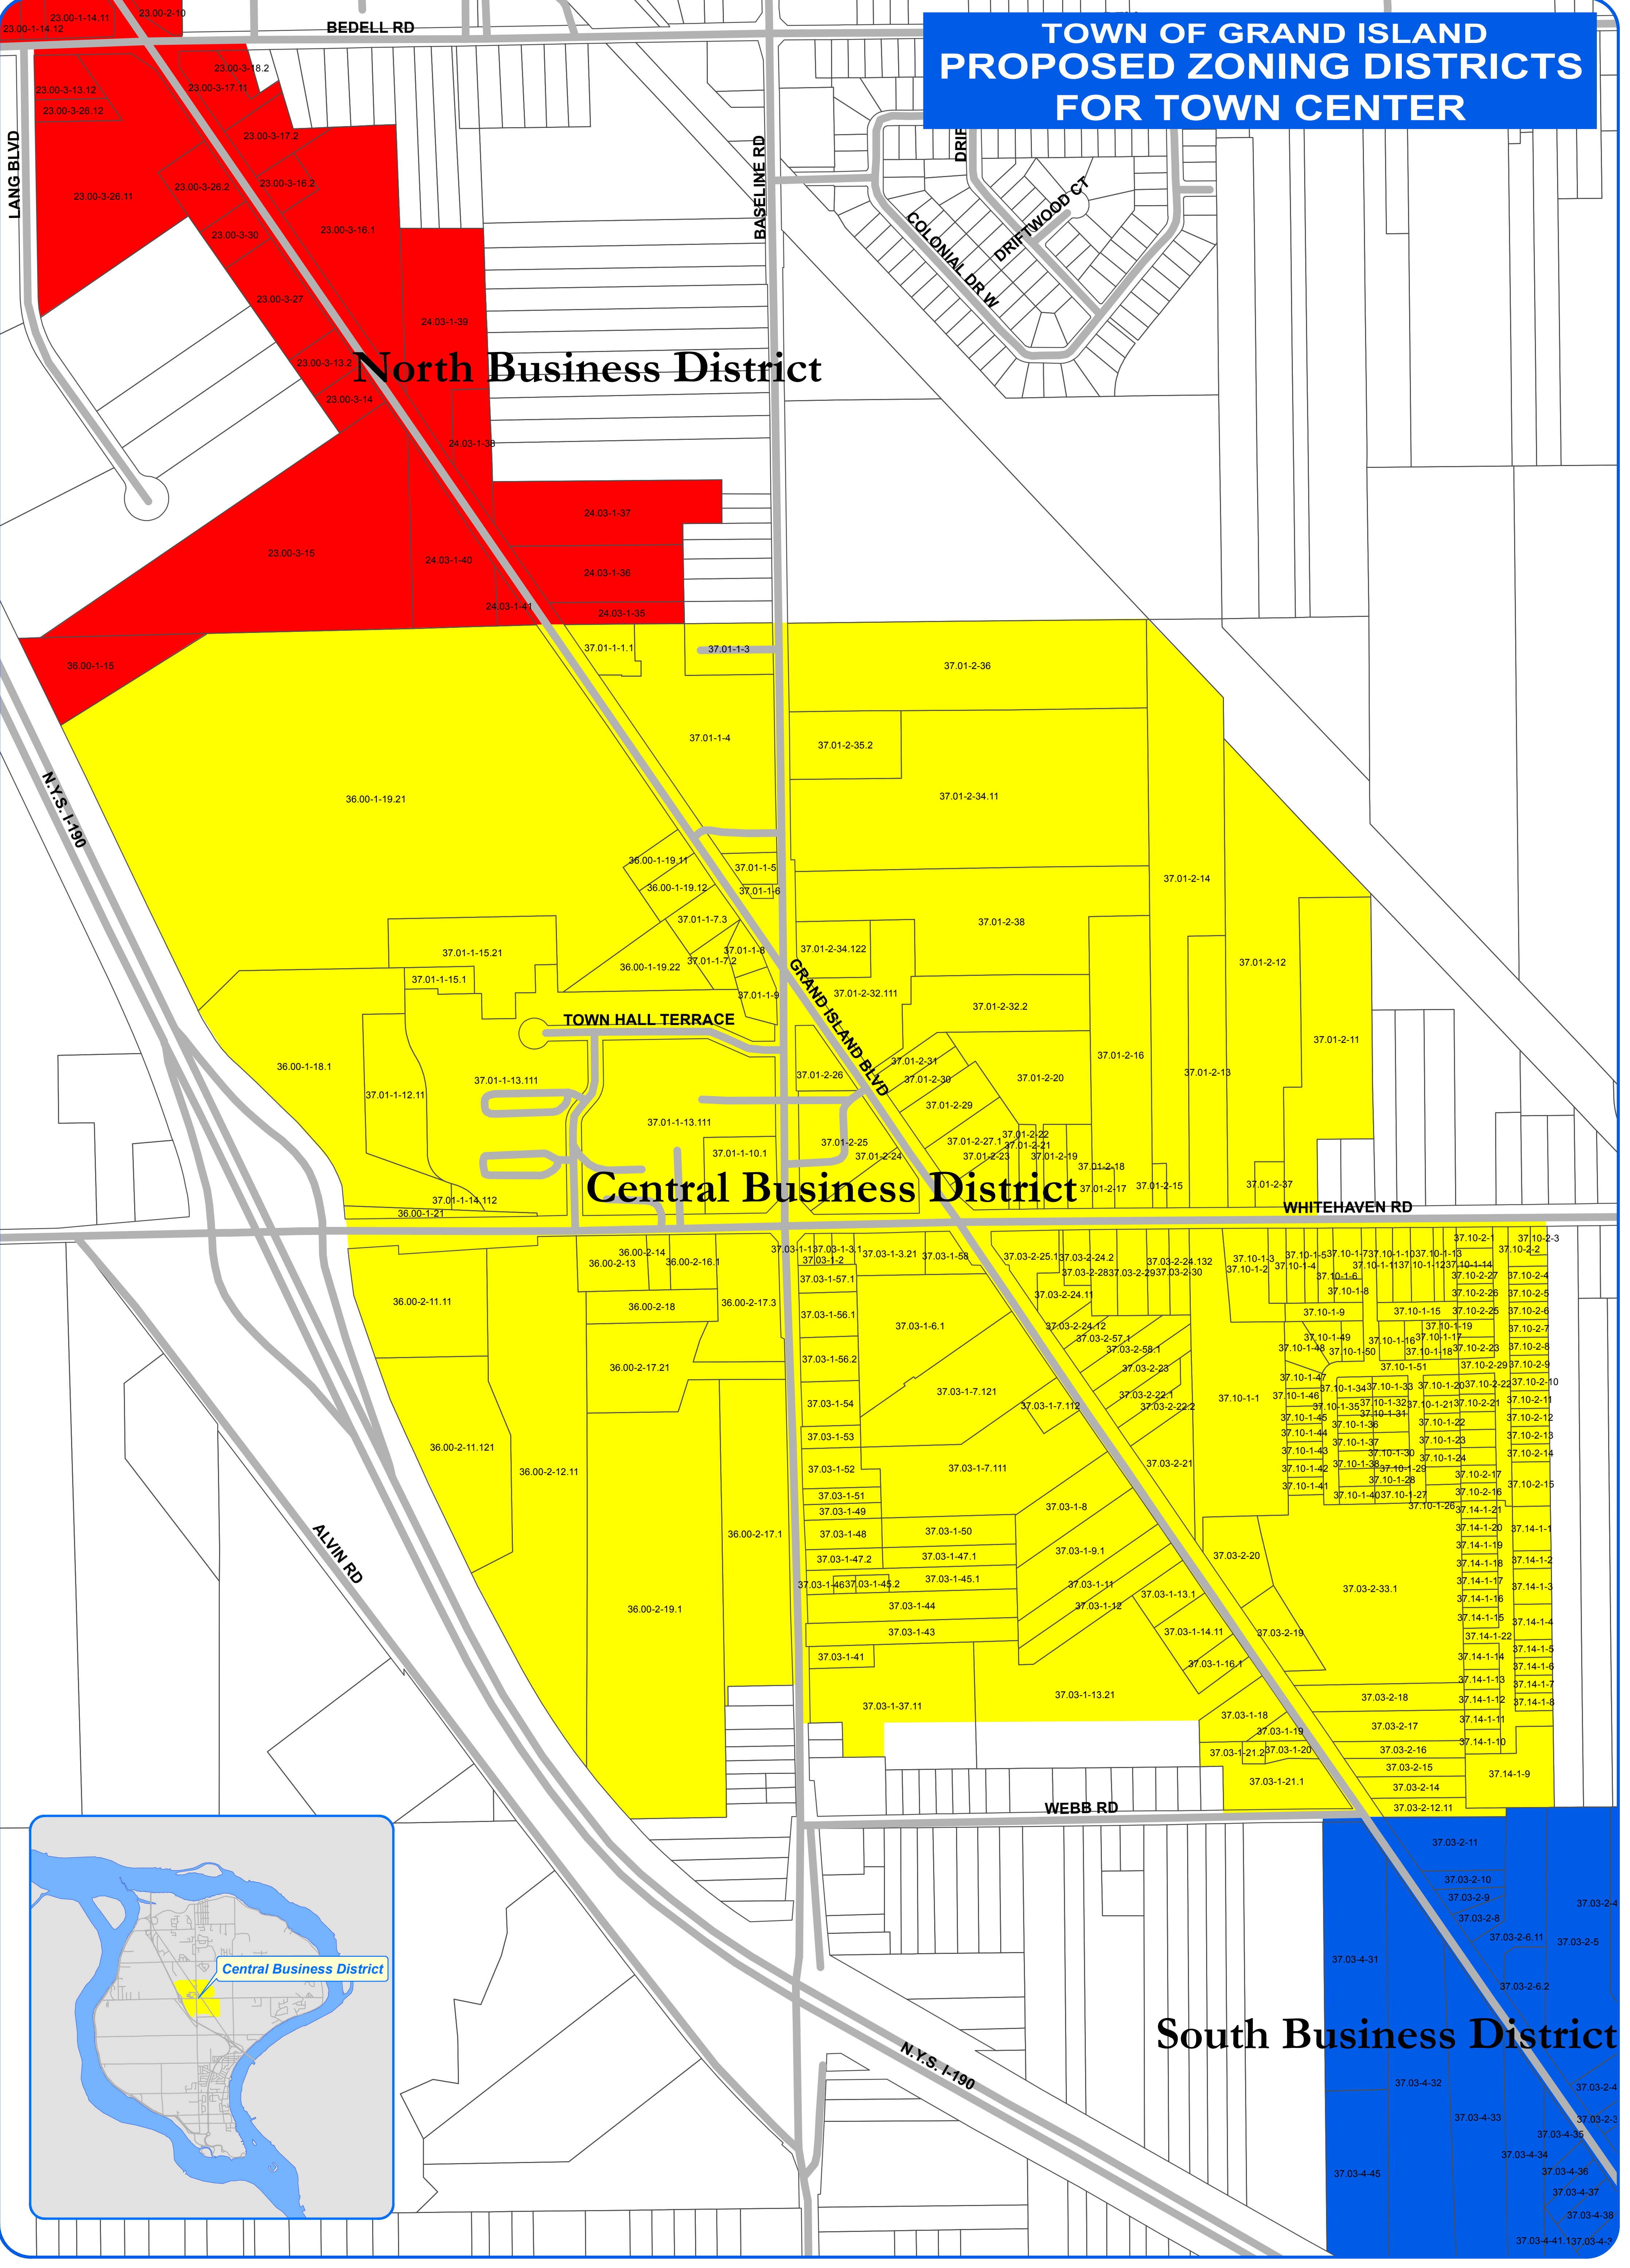

TOWN OF GRAND ISLAND PROPOSED ZONING DISTRICTS FOR TOWN CENTER

North Business District

Central Business District

South Business District

Central Business District

Legend	
■	North Business District
■	Central Business District
■	South Business District

Path: \\GIS01\gis-data\Working projects\ZONING_7-27-10_EDIT.mxd